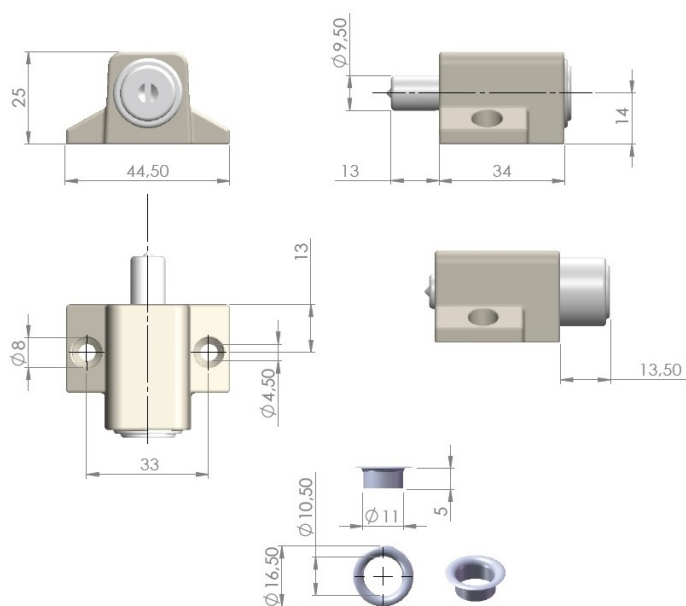

PRODUCT SHEET

Description:

Window Push Lock 280, $\varnothing 19$, White, KA D20, CK SISO, W/Sleeve

Item number:

14.02.999-0

Units	Box	Carton	HS Code	Barcode
Pcs.	12	120	8301300000	 5704866034227

SISO A/S
Mileparken 11
DK-2740 Skovlunde
Denmark
VAT: DK 24786013

Phone +45 45 830 900
www.siso.dk
siso@siso.dk

Danske Bank
Nytorv Branch
Copenhagen
SWIFT: DABADKKK

Account no.
4180 3112 112936
IBAN Account
DK7230003112112936